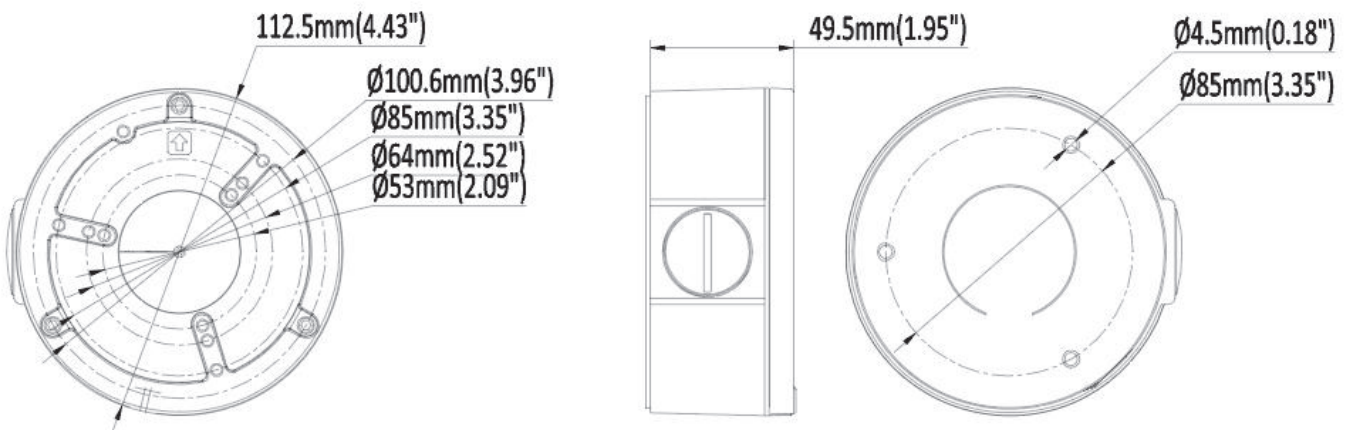

### Junction Box

Characteristics	
Colour	White
Material	Aluminum Alloy
Dimensions	Φ 112.5 × 49.5 mm (Φ 4.43" × 1.95")
Weight	0.85 lb / 385g

### Dimensions

\* Design and specifications are subjects to change without notice.